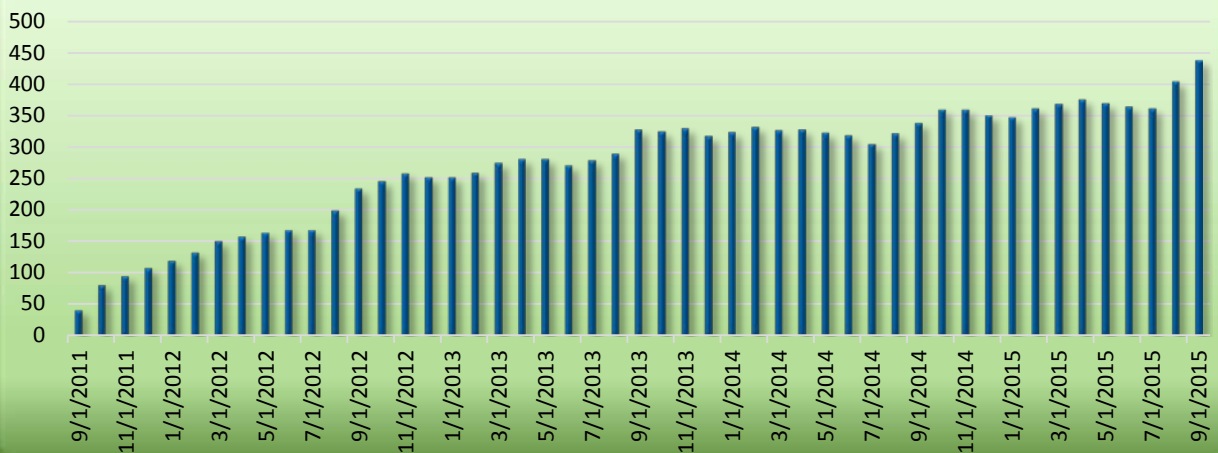

ZIPCAR USAGE DATA

Zipcar by the numbers:

- **887** members have joined since the program started (9/1/2011)
- **442** current active members (excludes those who have graduated, moved, etc...)
- **71** average unique members reserving in the 2014 school year (2.8/month)
- **3** Zipcars on campus (reduces an estimated 90 personally owned vehicles from campus)
- **2** Zipcar locations on campus

Humboldt State University - End Members