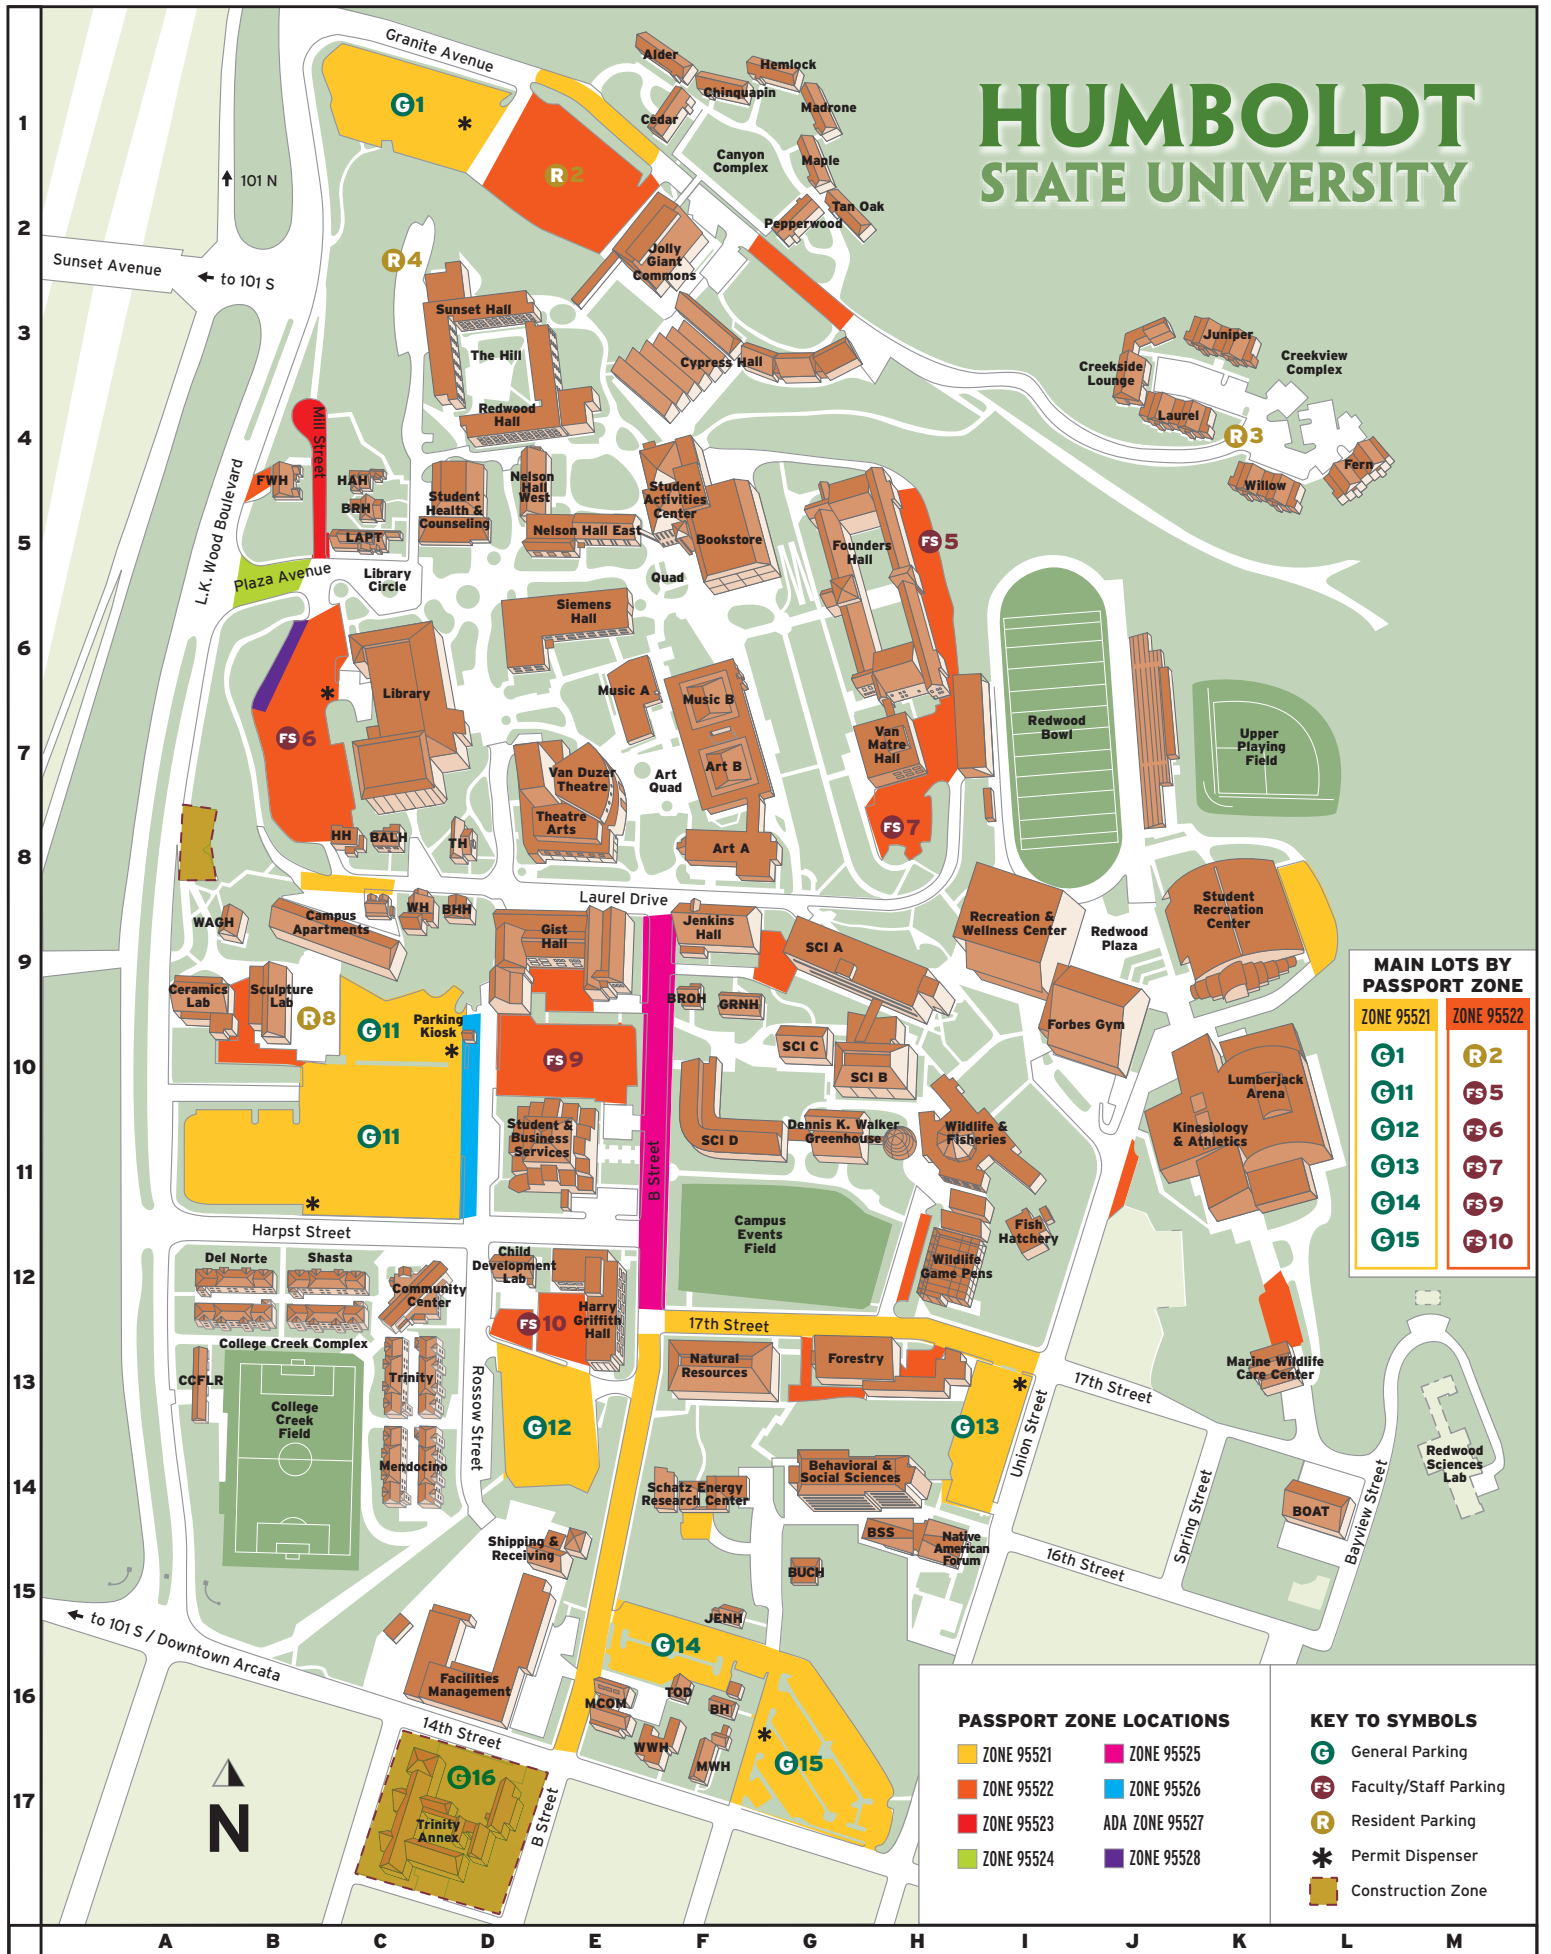

# HUMBOLDT STATE UNIVERSITY

**MAIN LOTS BY PASSPORT ZONE**

ZONE 95521	ZONE 95522
G1	R2
G11	FS5
G12	FS6
G13	FS7
G14	FS9
G15	FS10

**PASSPORT ZONE LOCATIONS**

ZONE 95521	ZONE 95525
ZONE 95522	ZONE 95526
ZONE 95523	ADA ZONE 95527
ZONE 95524	ZONE 95528

**KEY TO SYMBOLS**

G	General Parking
FS	Faculty/Staff Parking
R	Resident Parking
*	Permit Dispenser
■	Construction Zone