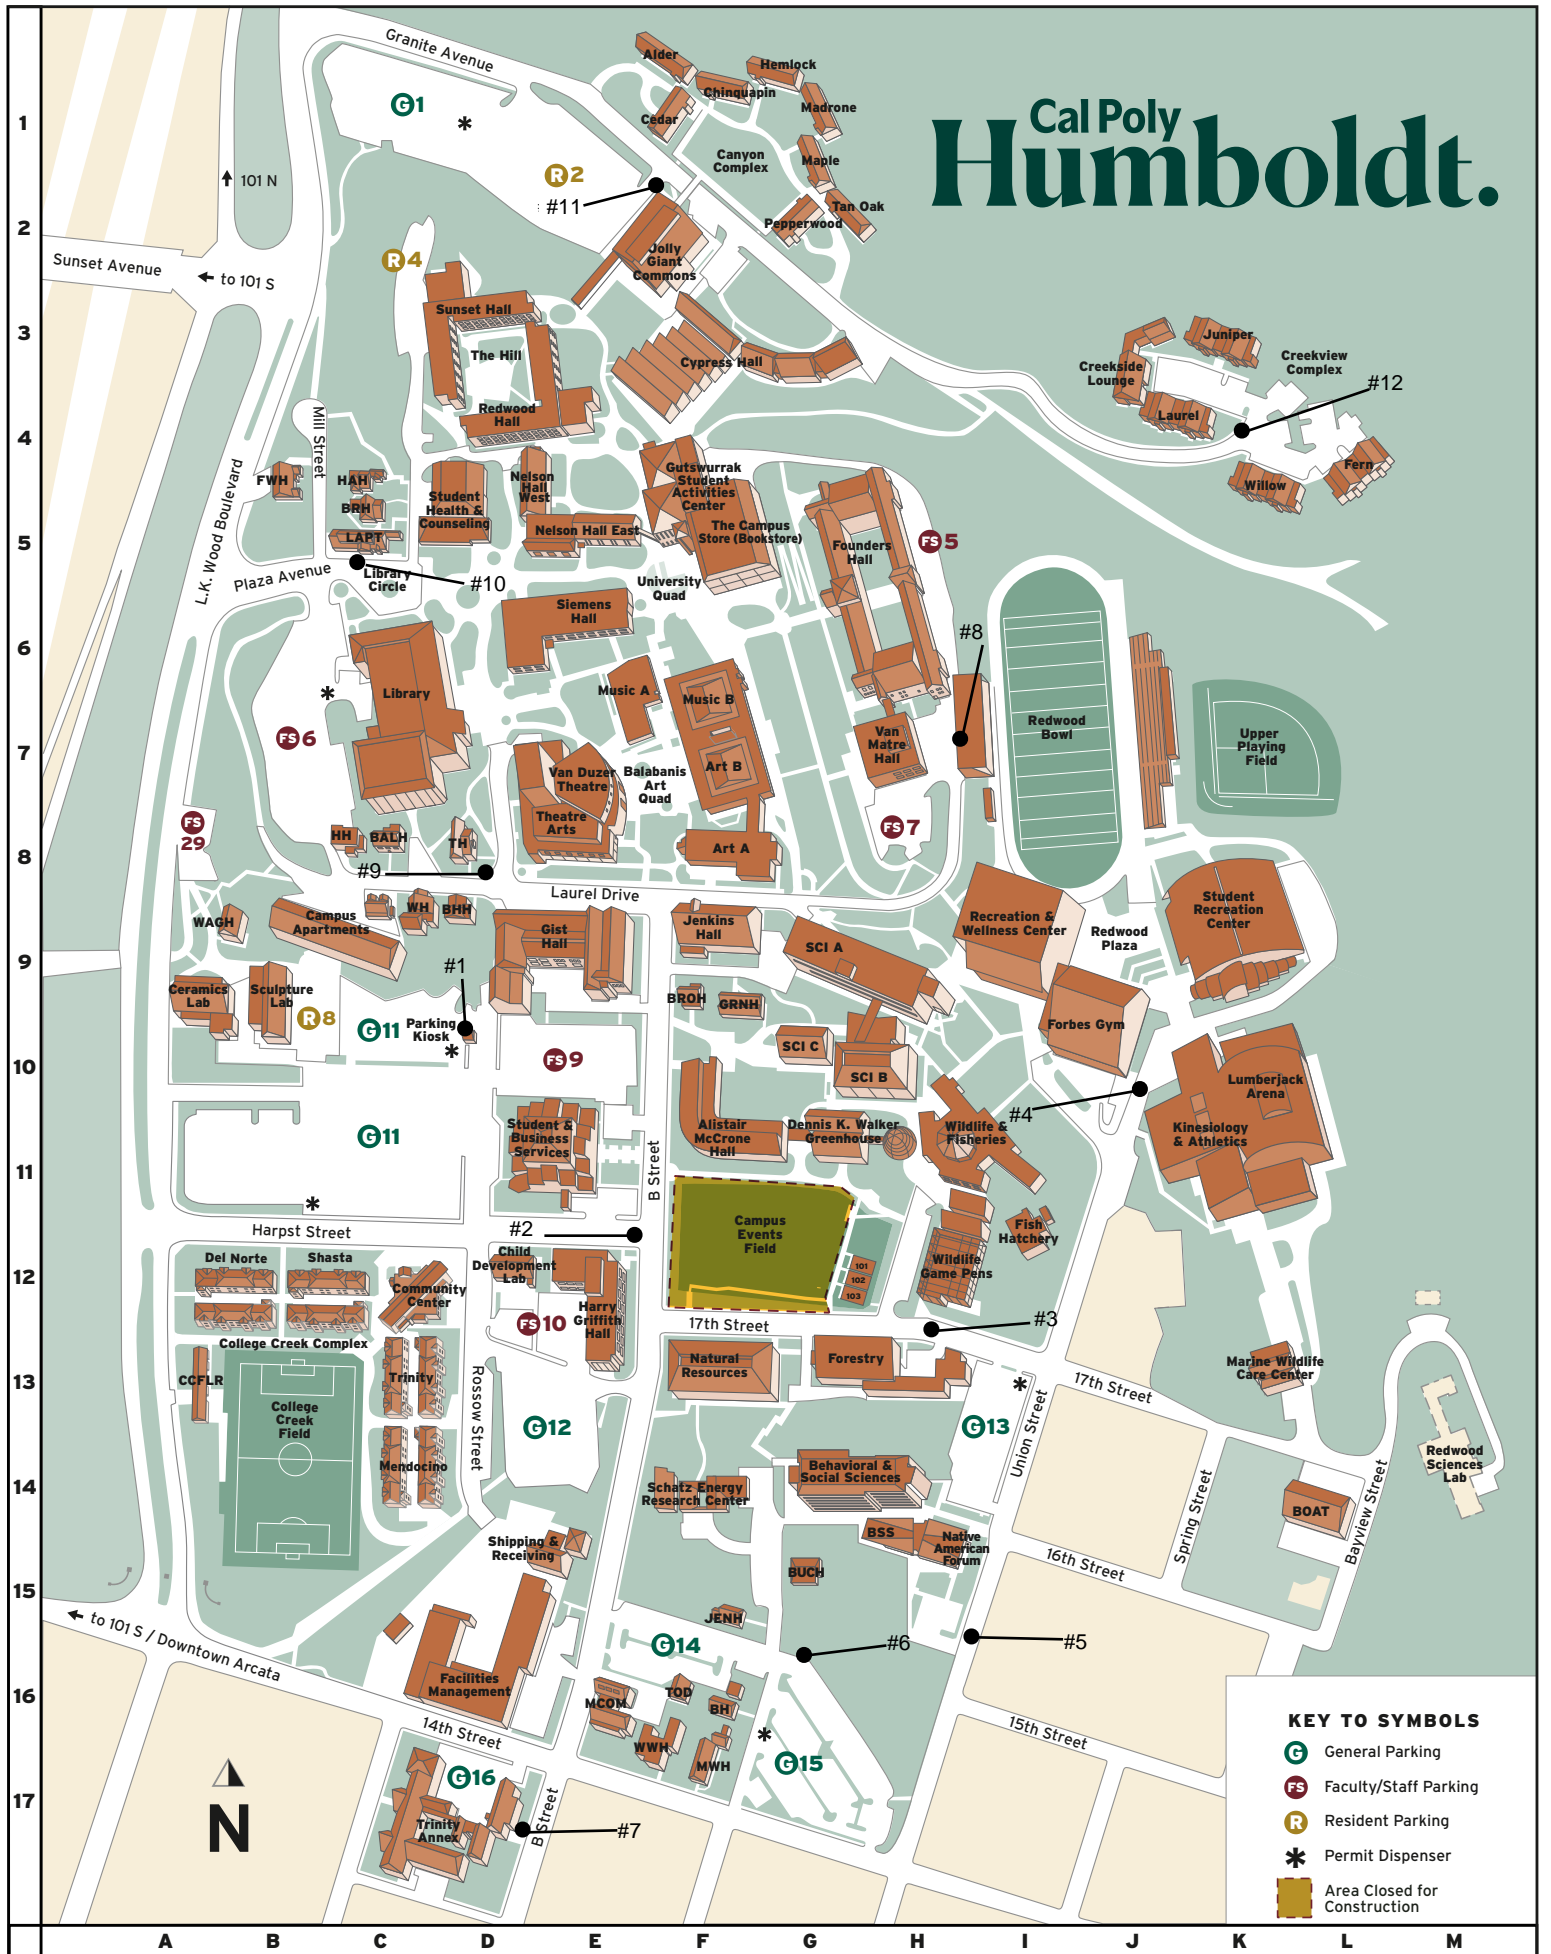

Cal Poly Humboldt.